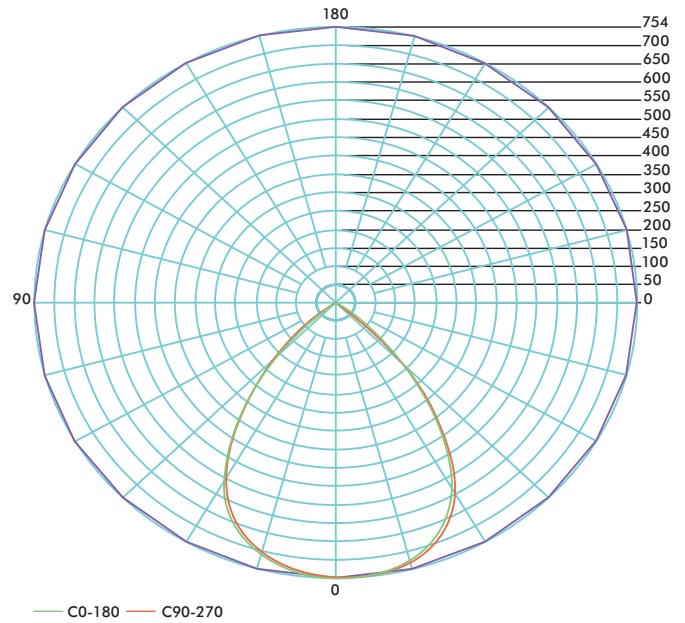

Beam angle: 78 degrees

IP rating: Indoor use only

Operating temperature range: 0°-40°C, 32°- 104°F

Flicker: <1%

Average lux level at full height, extension and max output
(at 630 mm over 800 mm diameter area): 1194lx

AS/NZS 60598.1, AS/NZS 60598.2.4

GB 7000.1; GB7000.204; GB4943.1

IEC 60598-1, IEC 60598-2-4

IEC60598-1, IEC 60598-2-4

Standard guarantee

5 years parts and labour

Polar plot

Product range