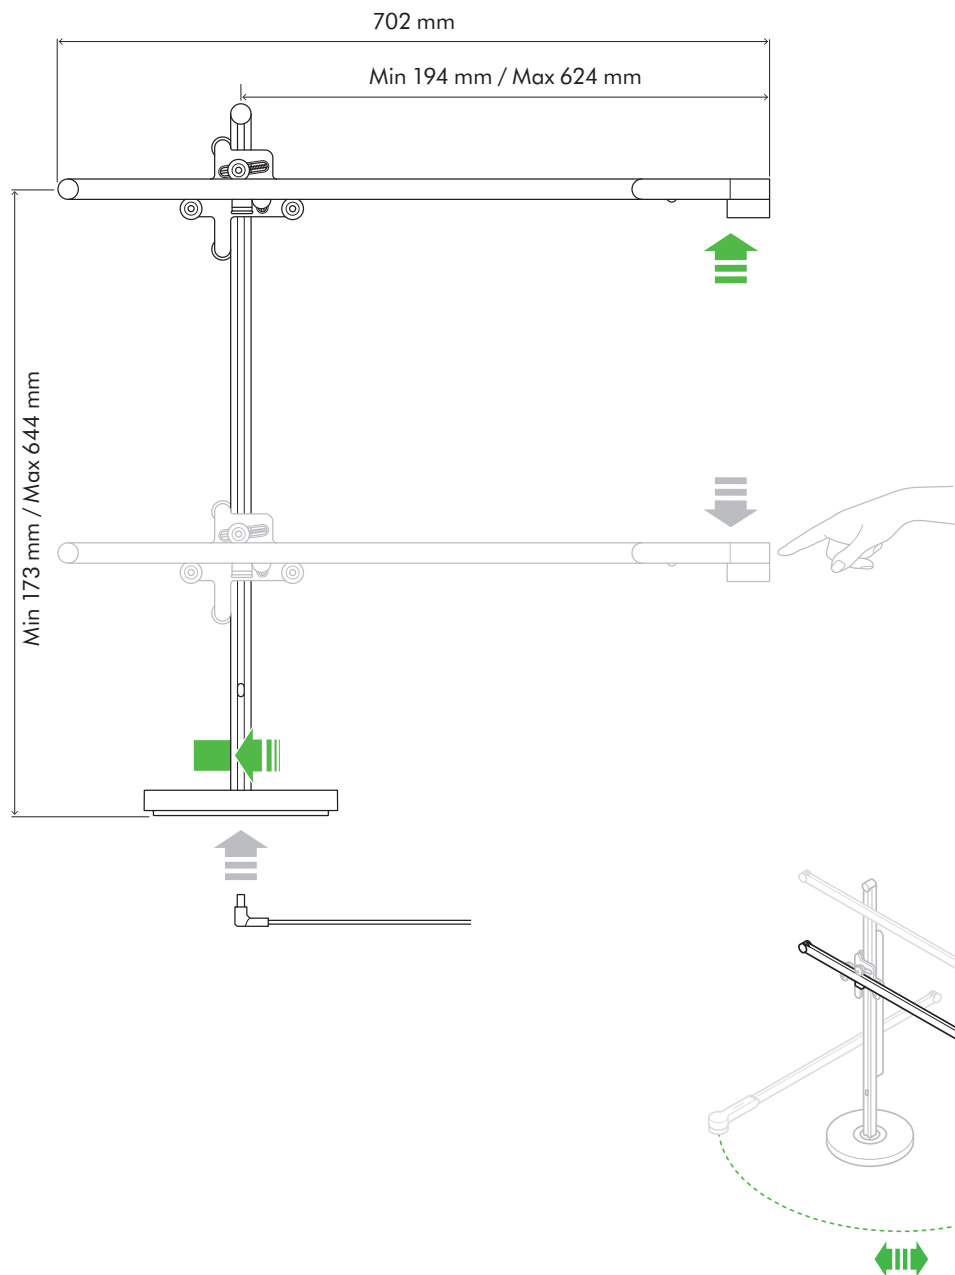

TECHNICAL SPECIFICATION

FRONT ELEVATION

SIDE ELEVATION

Dimensions with arm not extended

Height 703 mm Width 702 mm Depth 190 mm

For further information please contact Dyson:
AU: 1800 426 337 AUCommercial@dyson.com
NZ: 0800 397 667 NZCommercial@dyson.com

dyson lightcycle desk

Electrical

Input voltage / Frequency: 100-240V 50/60Hz

Rated power: 15.8W

Power supply cord length: 3.2m

Electrical class: Class III

Optical

Light source: LED

Light output: 1120lm

Light output ratio: 82.1%

Luminous efficacy: 71lm/w

LED life time: 181,000 hours¹

Colour temperature: 2700K – 6500K

CRI: 90 MIN

R9: 48 MIN

Standby power consumption: <0.5W

Beam angle: 78 degrees

IP rating: Indoor use only

Operating temperature range: 0°-40°C, 32°- 104°F

Flicker: <1%

Average lux level at full height, extension and max output
(at 630 mm over 800 mm diameter area): 1194lx