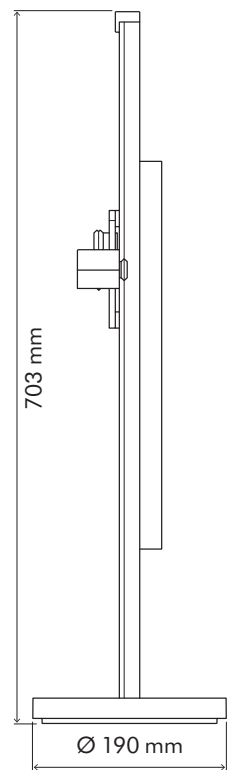

TECHNICAL SPECIFICATION

FRONT ELEVATION

SIDE ELEVATION

Dimensions with arm not extended

Height 703 mm Width 702 mm Depth 190 mm

For further information please contact Dyson:
AU: 1800 426 337 AUCommercial@dyson.com
NZ: 0800 397 667 NZCommercial@dyson.com

dyson lightcycle desk

Electrical

Input voltage / Frequency: 100-240V 50/60Hz

Rated power: 15.8W

Power supply cord length: 3.2m

Electrical class: Class III

Optical

Light source: LED

Beam angle: 78 degrees

IP rating: Indoor use only

Operating temperature range: 0°-40°C, 32°- 104°F

Flicker: <1%

Average lux level at full height, extension and max output
(at 630 mm over 800 mm diameter area): 1194lx

Net weight: 4.09kg

Packaged weight: 5.65kg

Packaged dimensions: 282.5 mm (L) x 99.5 mm (W) x 809 mm (H)

Accreditation

Complies with

UL 153

CSA C22.2#250.4

IEC/EN 60598-1, IEC/EN 60598-2-4