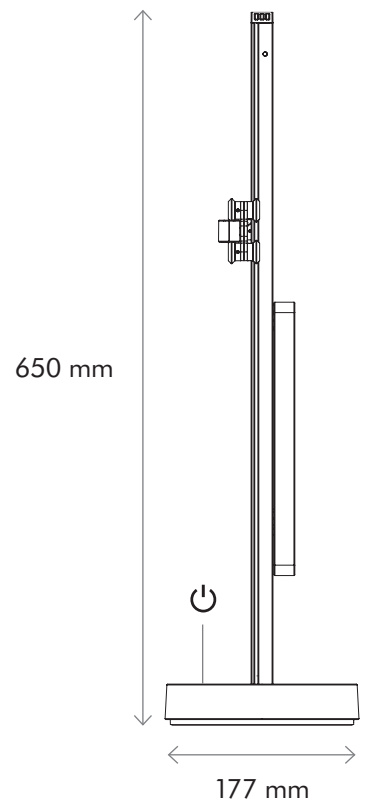

¹Calculated lifetime based on LED L70.