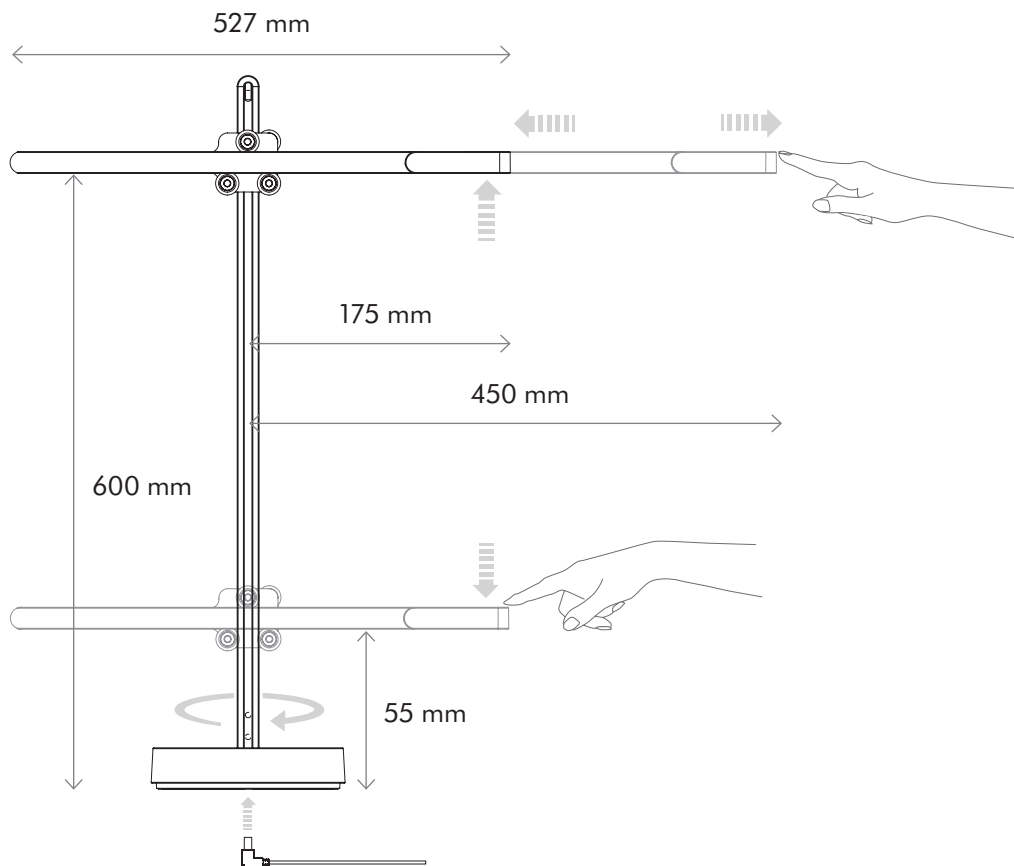

SIDE ELEVATION